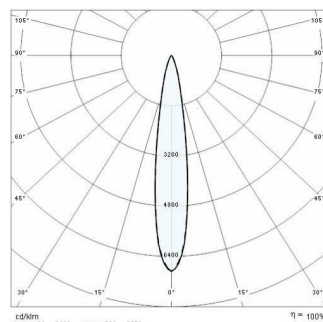

Photometric data